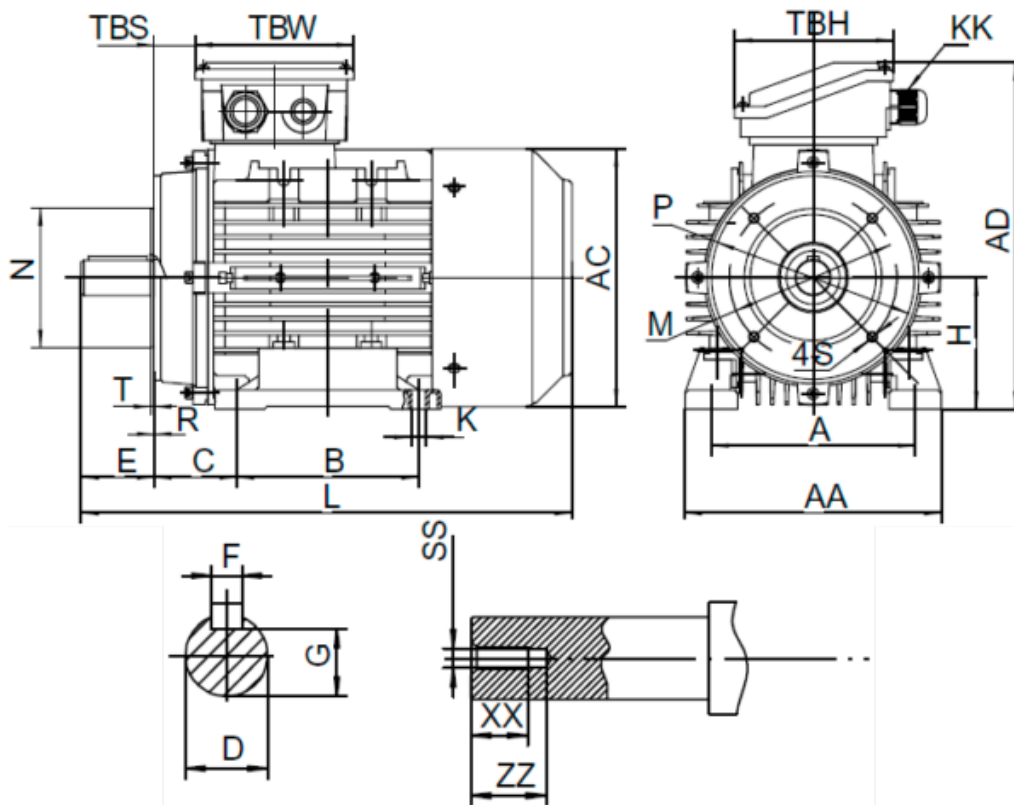

Data Sheet

Article number: 25160002521640

Description: Kleedrive T2A 632-2 0.25kw 2800 rpm UL/CSA
3x230/400V 50HZ IP55 B34 PTO

Measures

A = 100	F = 4	R = 0	ZZ = 14
AA = 124	G = 8.5	S = M5	
AC = Ø122	H = 63	SS = M4	
AD = 170	HD = 107	T = 2.5	
B = 80	L = 215	TBH = 98	
C = 40	M = Ø75	TBS = 10	
D = Ø11	N = Ø60	TBW = 98	
E = 23	P = Ø90	XX = 10	